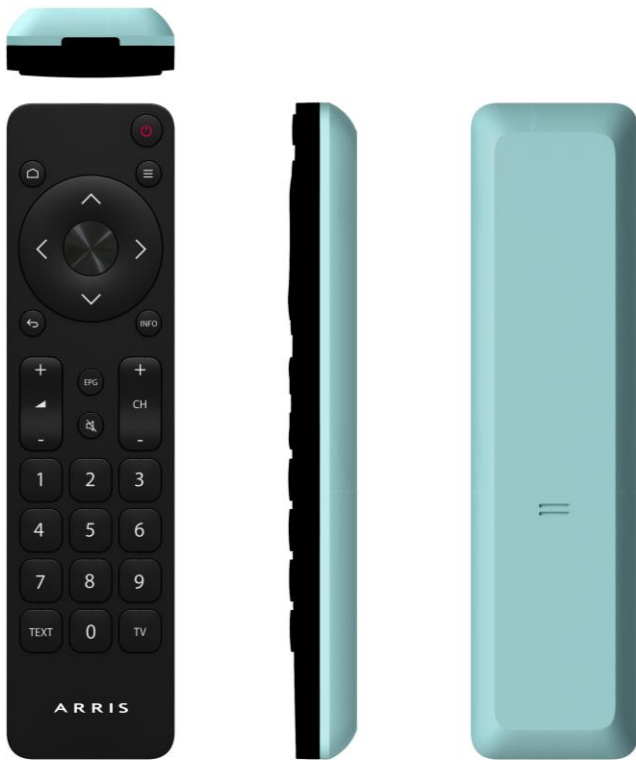

## PRODUCT OVERVIEW:

Introducing the new generation of BLE capable remote controls in stylish casing design the Aura RCM delivers stunning user experience in controlling the ARRIS STB. This new remote control features a calm geometric footprint with ergonomic buttons. Every button surface is softly curved to meet the finger tips in gentle way.

## FEATURES

- Compact stylish remote control
- Superior tactile feeling
- Optimized key mapping
- IR or BLE communication
- Customizable bottom cover